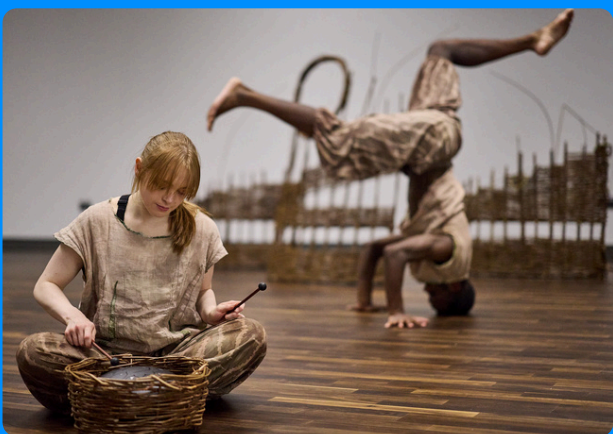

Parkour / Freerunning is when you move on and around obstacles. It's about finding new ways to get from one place to another.